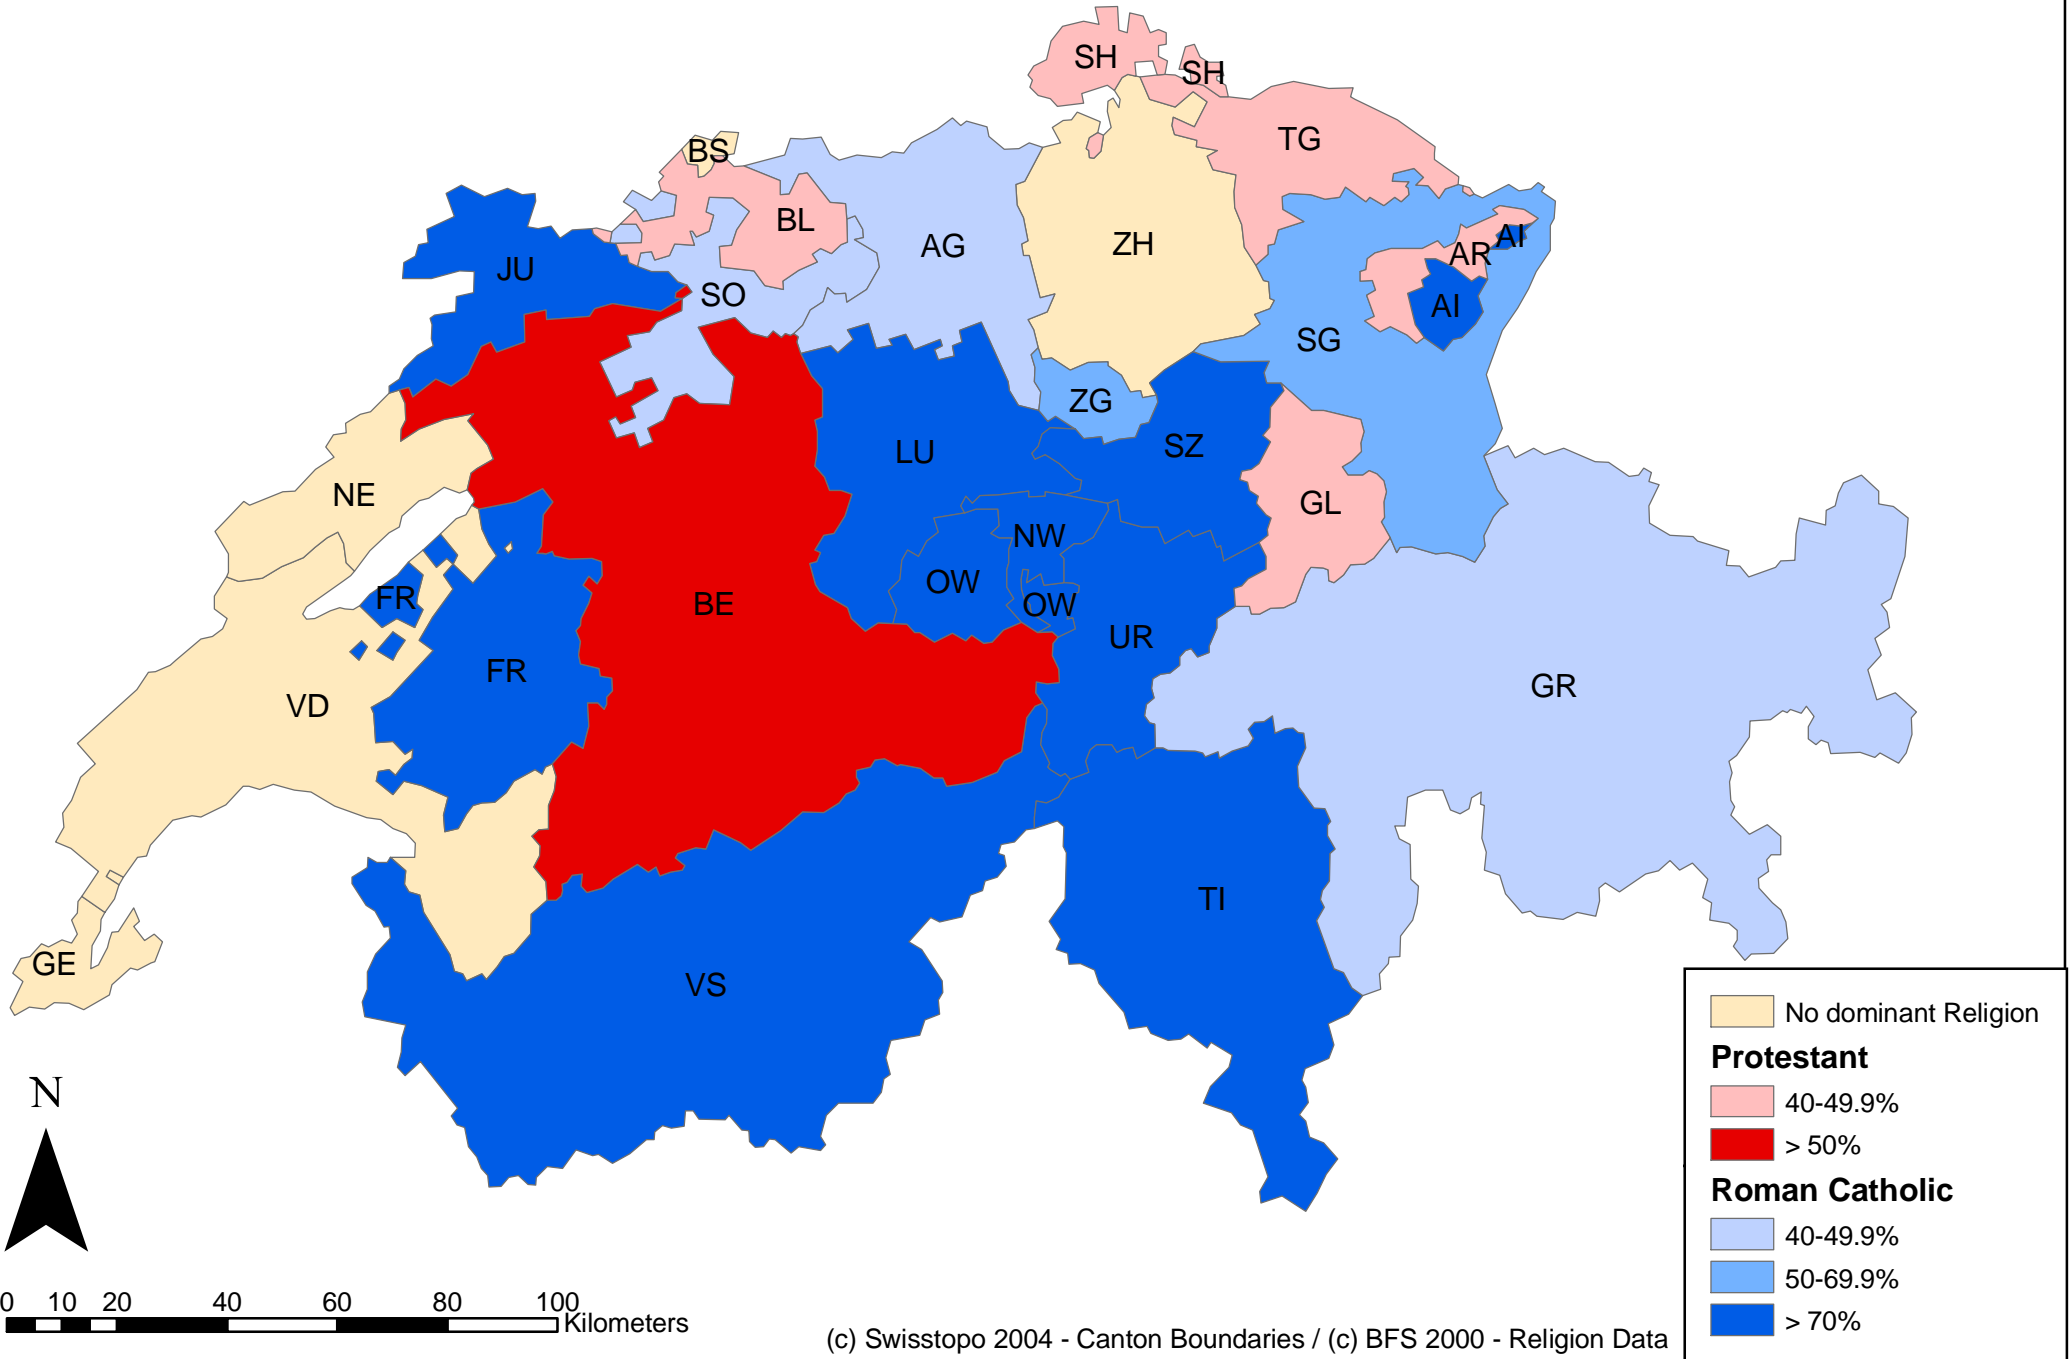

# Dominance of Switzerland's largest religions by Canton

(c) Swisstopo 2004 - Canton Boundaries / (c) BFS 2000 - Religion Data